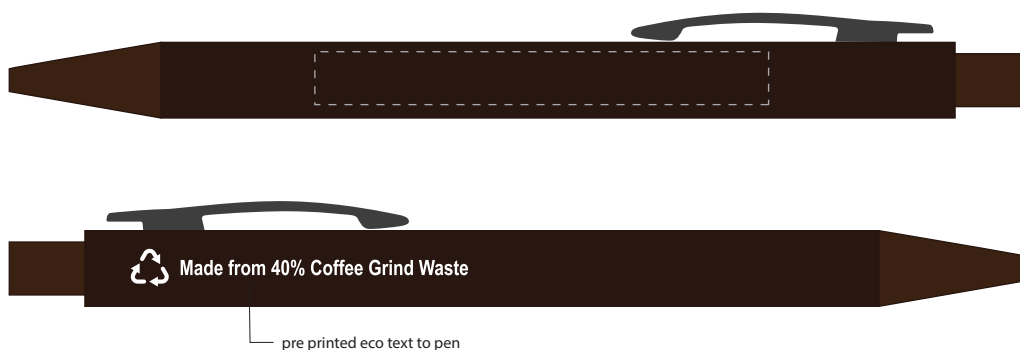

Your Ref:

Quantity:

Product Code: TPC360102

Our Ref:

Version: 1

Product Colour: BROWN

PRINTING CONCERNS:**PRODUCT INFO:**

We stock this item in the following colours

PANTONE REFERENCE(S)

● Colour 1

● Colour 1

● Colour 1

● Colour 1

ARTWORK SCALE 100%

ARTWORK SCALE 100%

Max print area: 60mm x 7mm

Product Image for visualisation
- colours may vary

The dashed line is to demonstrate print area and will not appear on your printed item

PLEASE NOTE:

- All colours including print and product are for visual purposes only and should not be regarded as the actual colour of the product and print.
- Some products may vary from batch to batch and may differ from previous orders.
- The colour and texture of a product can also have an effect on the final print colour.
- By approving this order we accept that you understand these terms.